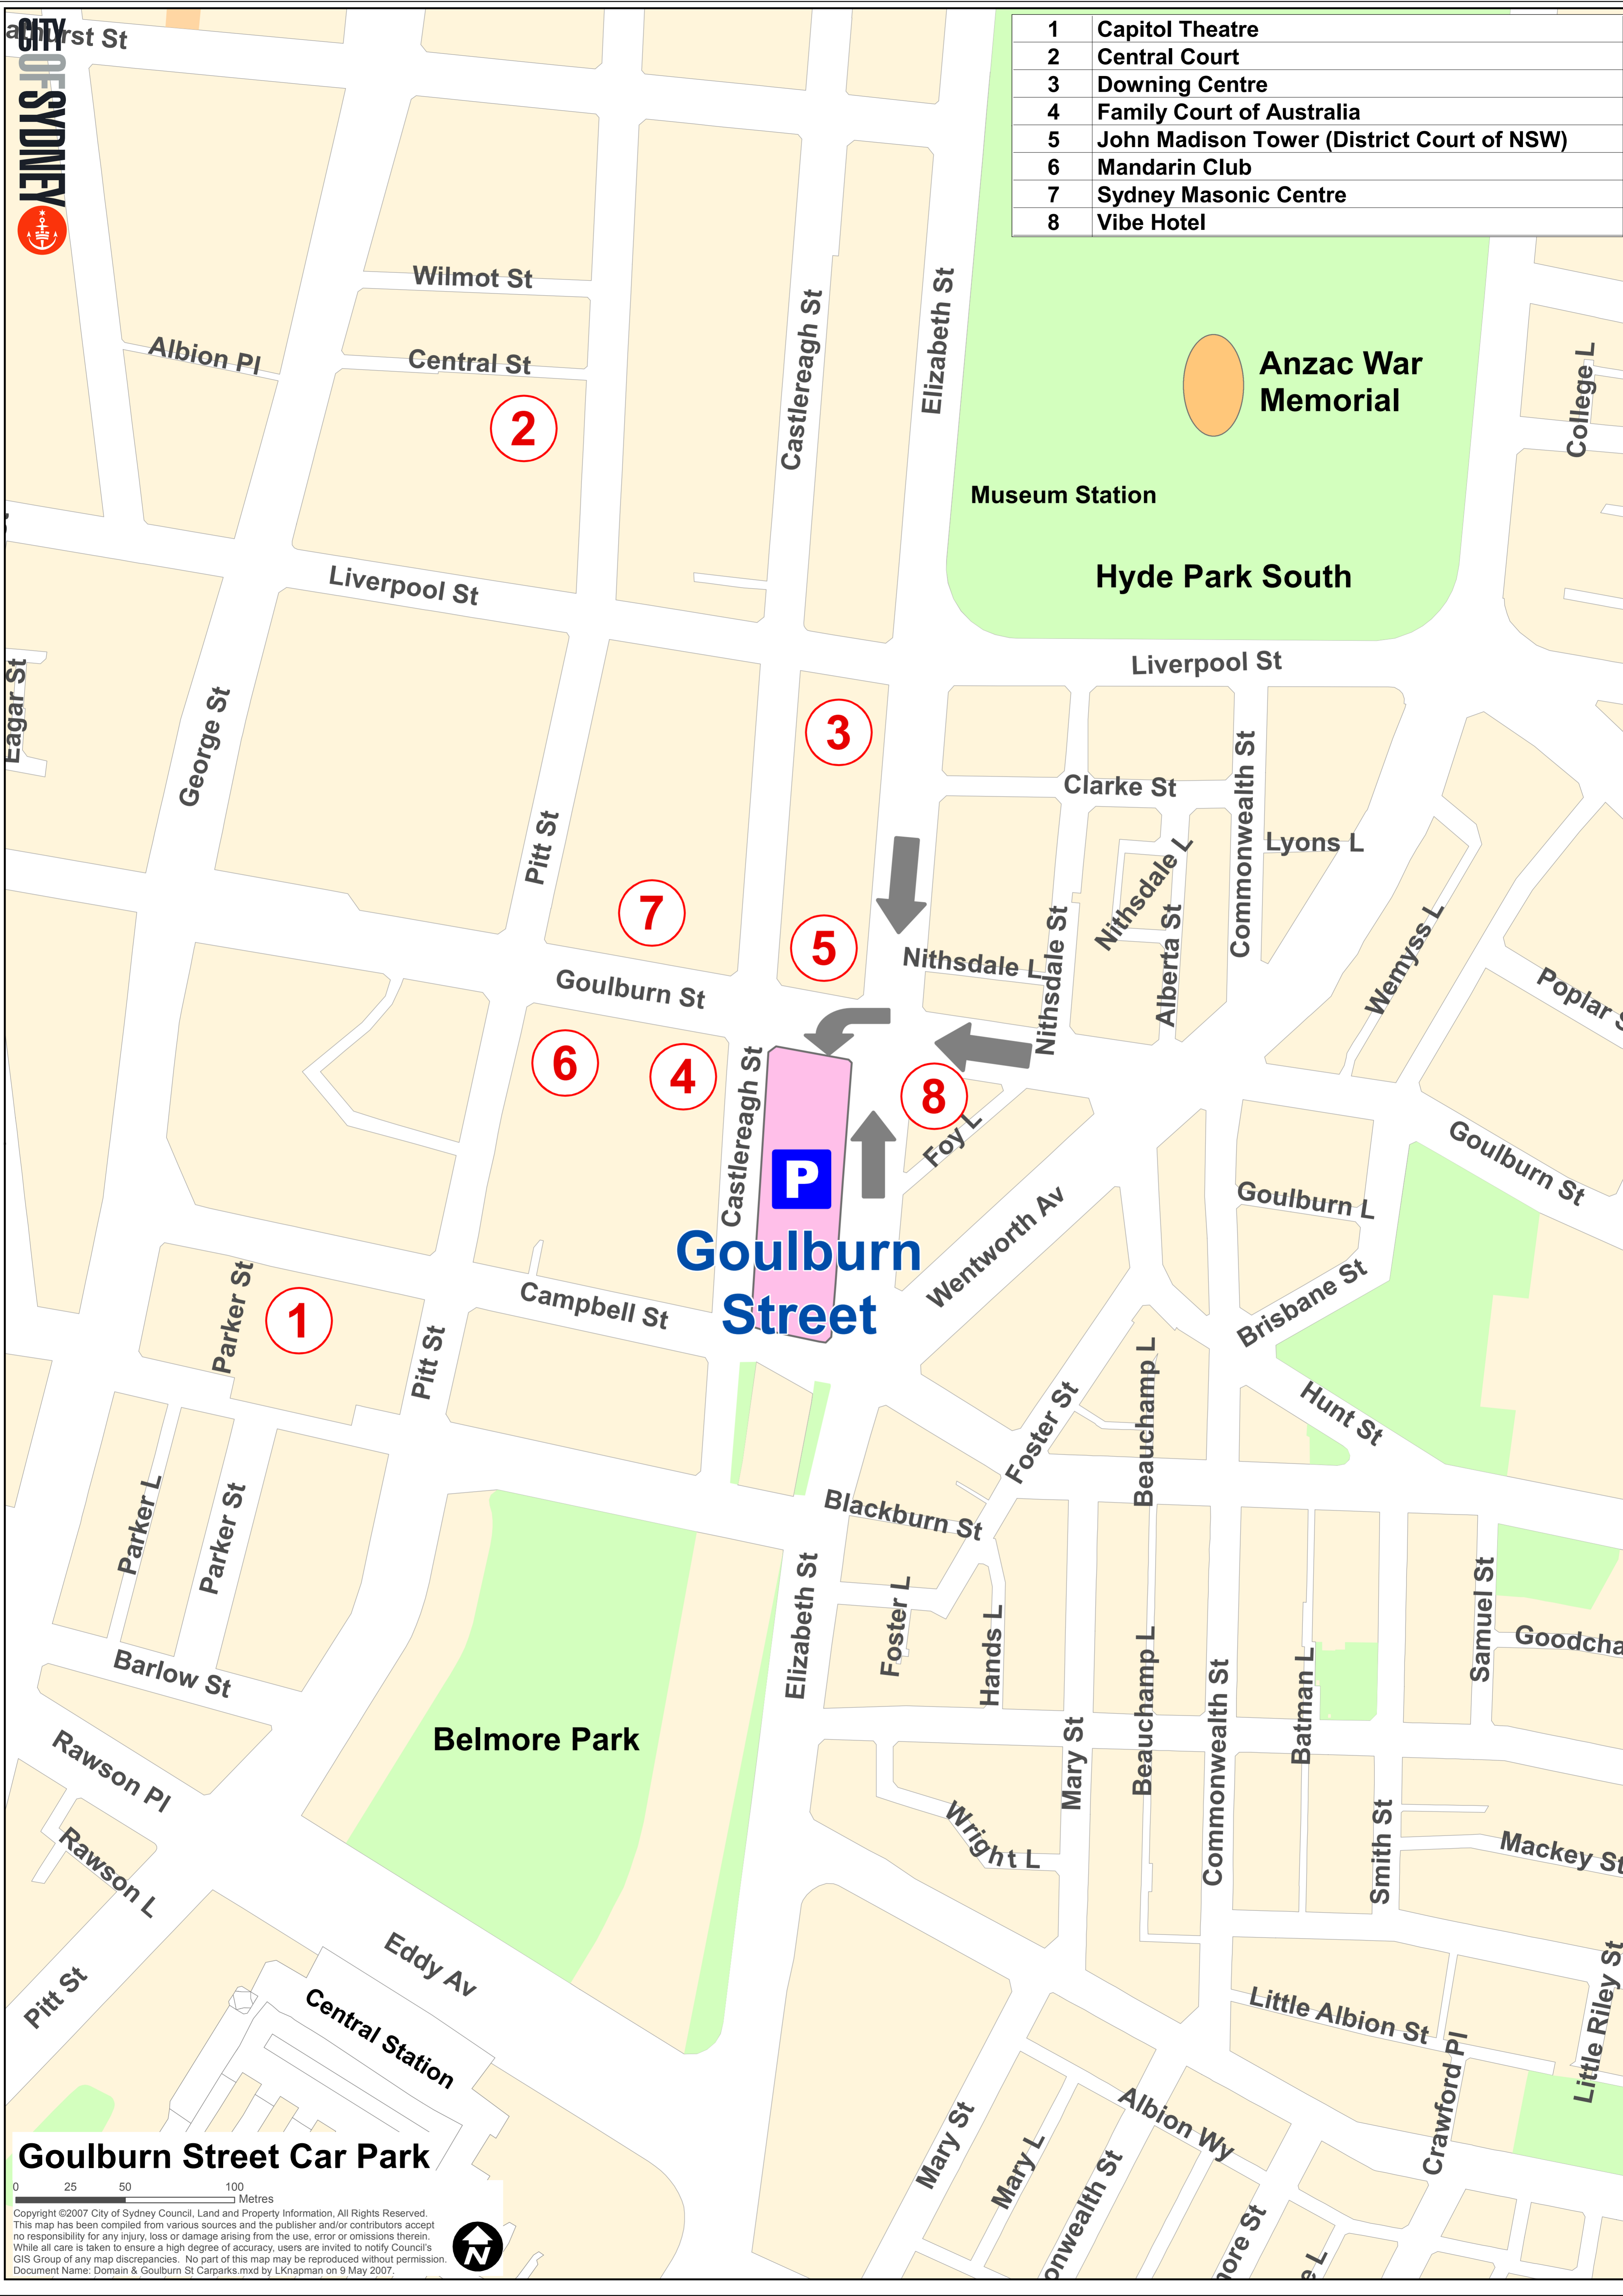

| | |
|---|--|
| 1 | Capitol Theatre |
| 2 | Central Court |
| 3 | Downing Centre |
| 4 | Family Court of Australia |
| 5 | John Madison Tower (District Court of NSW) |
| 6 | Mandarin Club |
| 7 | Sydney Masonic Centre |
| 8 | Vibe Hotel |

Goulburn Street Car Park